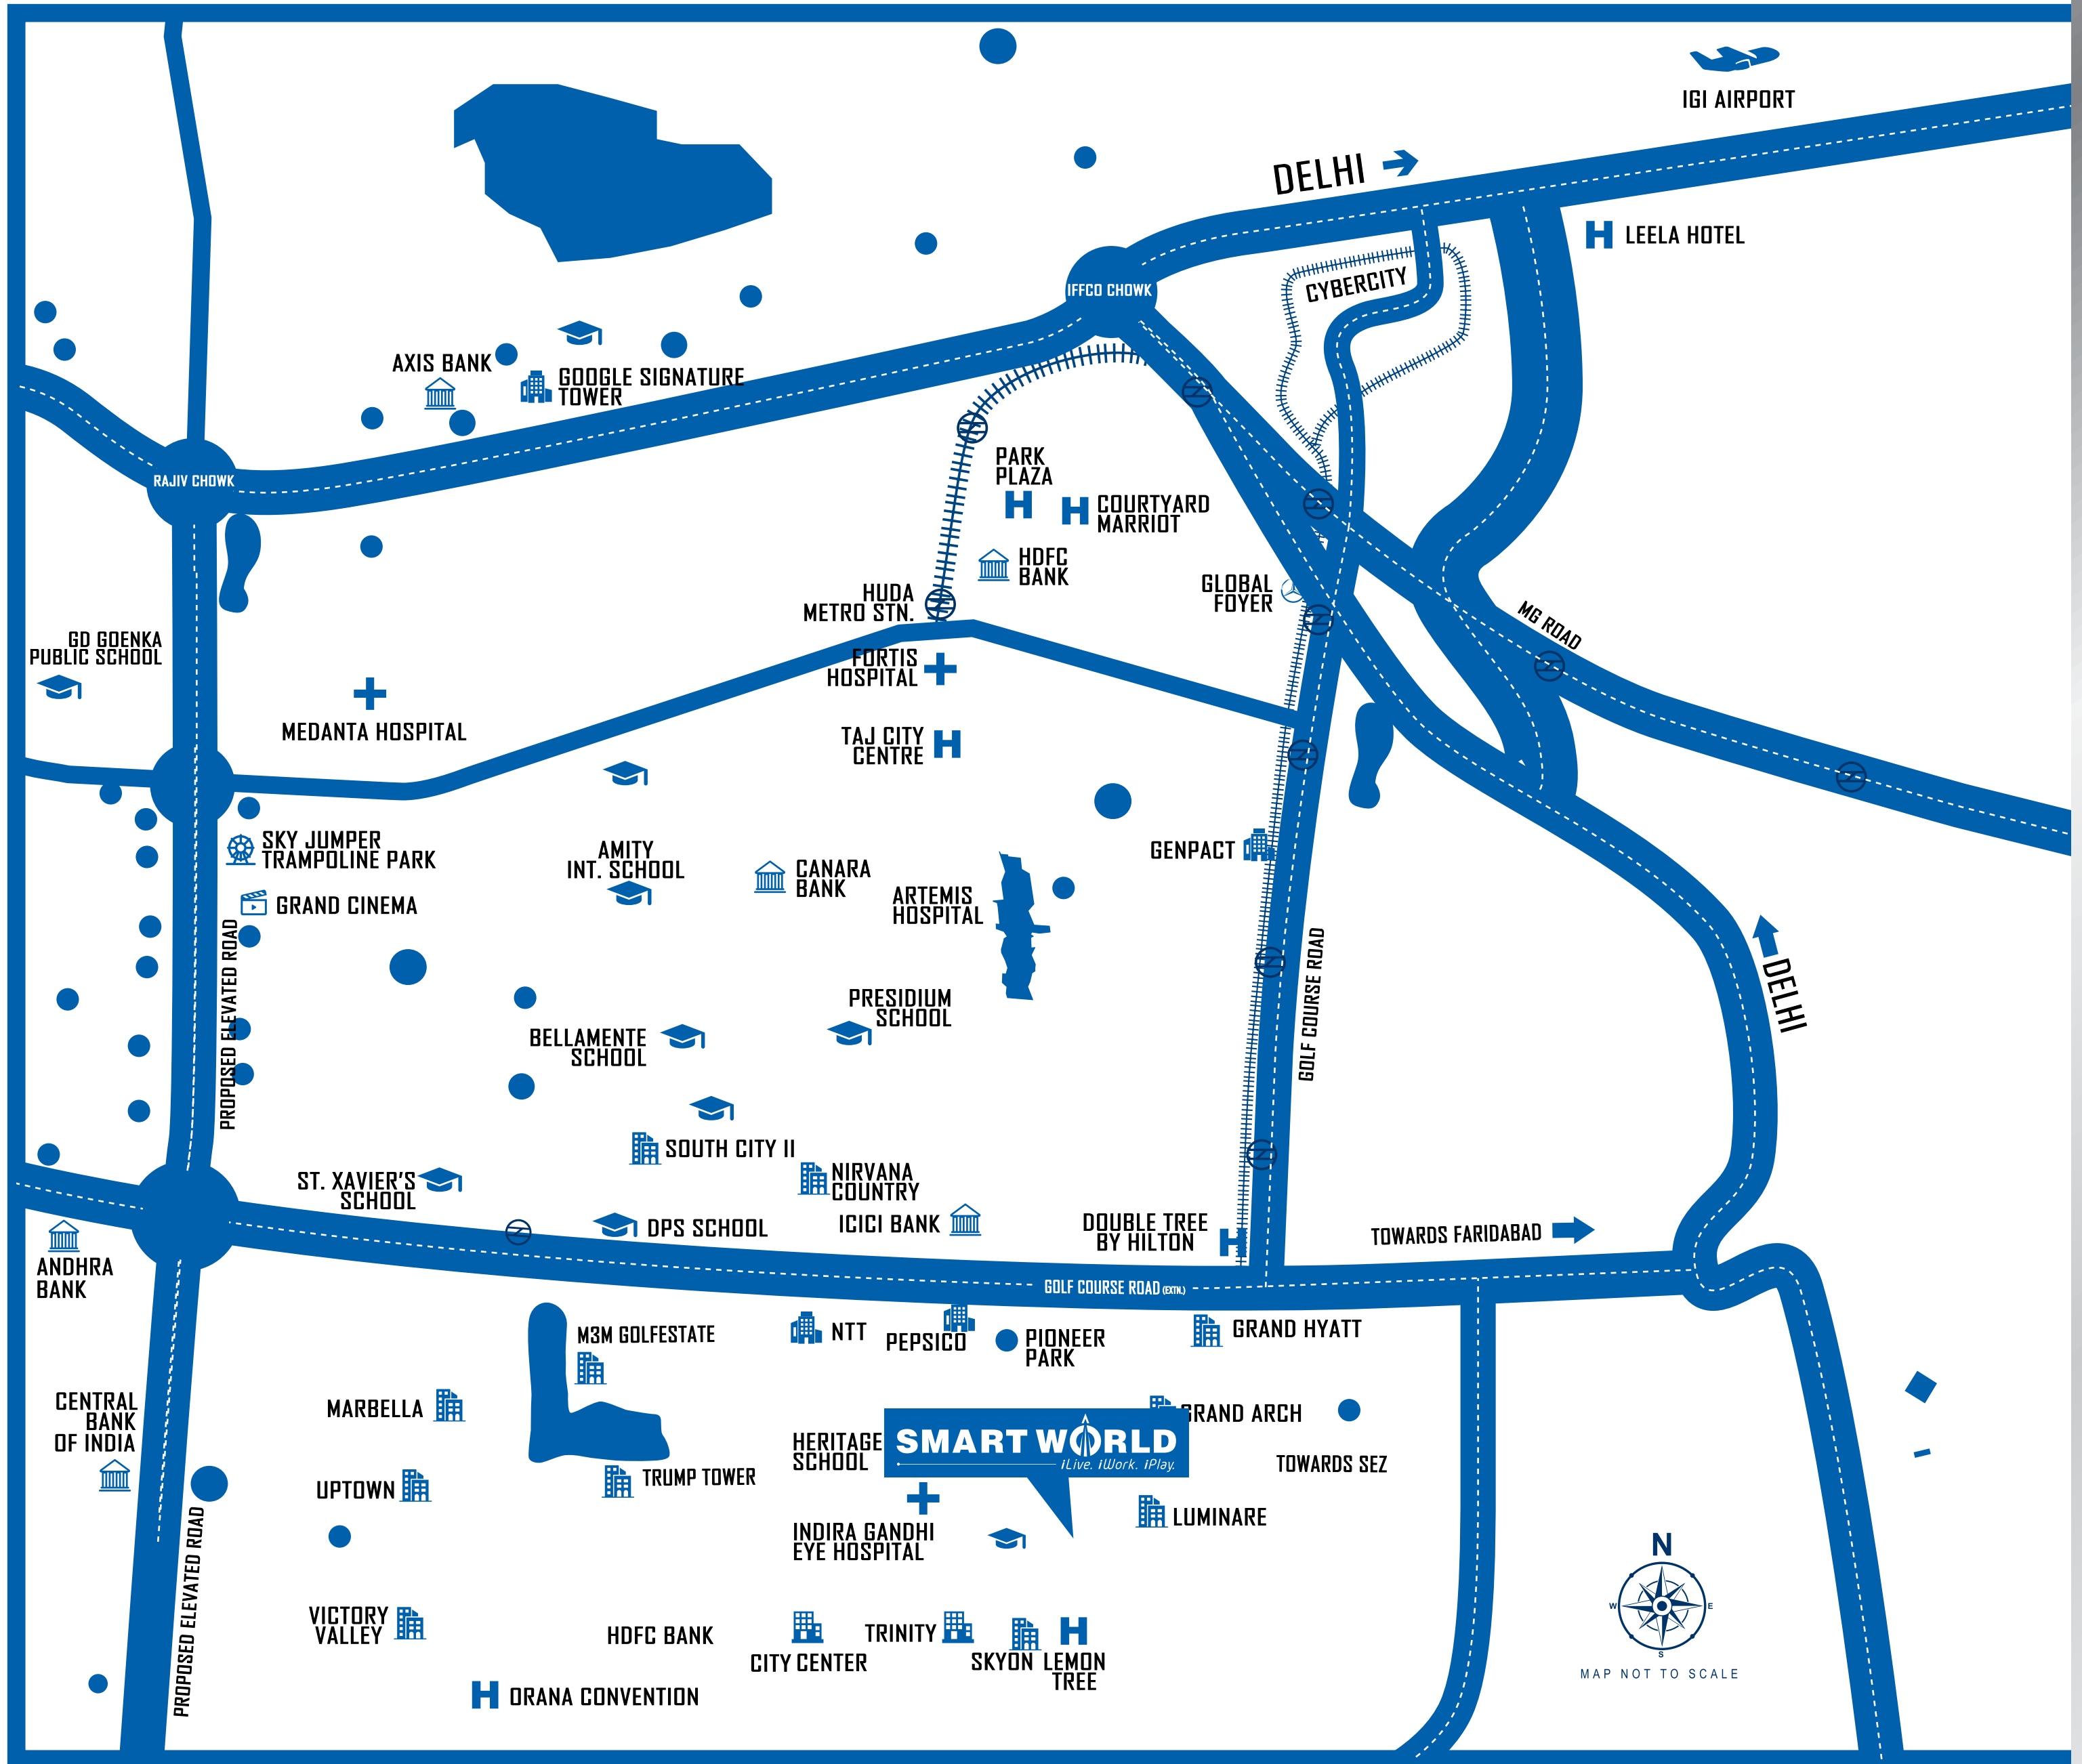

LUXURY LIFESTYLE FLOORS @ SECTOR 61,
GOLF COURSE EXTENSION

A LOCATION THAT
SPEAKS FOR ITSELF

LOW RISE FLOORS –
LUXURY OF A CONDO,
INDEPENDENCE OF A
FLOOR

YOUR OWN
PRIVATE TERRACE
TO CREATE
UNFORGETTABLE
MEMORIES

15 : 85

POSSESSION-LINKED PLAN

30 : 30 : 40

SMART-SHOT: 1

INITIAL AMOUNT

**FREEDOM FROM
PAYMENT
TILL POSSESSION !**

**ZERO RENT ON
EXISTING PROPERTY**

**FREEDOM FROM
PAYING
EXISTING MAINTENANCE!**